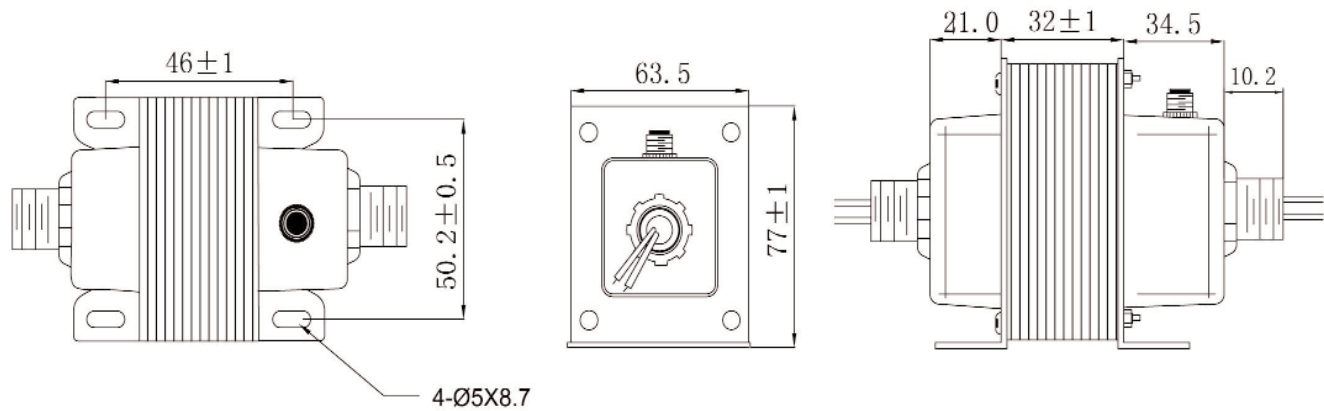

ZM AHRV Series

Type FMBBW2X