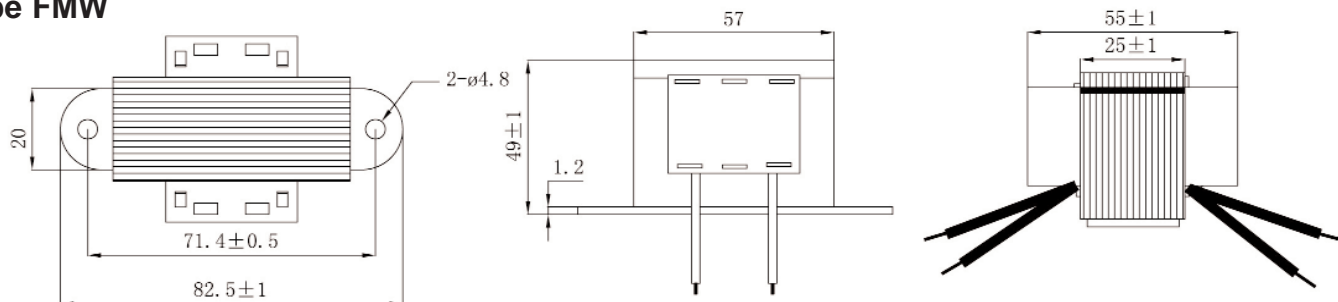

ZM AHRV Series

40 VA CLASS 2 TRANSFORMERS

Type FMW