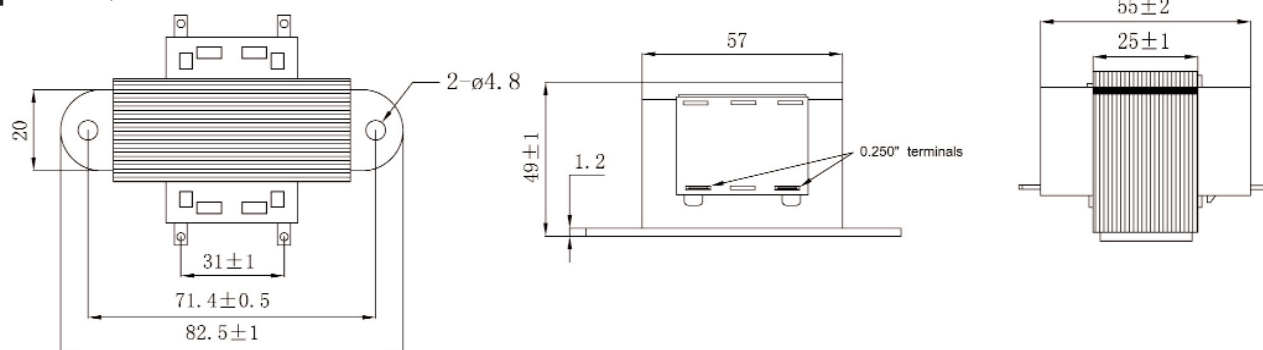

ZM AHRV Series

40 VA CLASS 2 TRANSFORMERS

Type FMW

Type FMQ2

Type FMQT

Type FMCW

ZETTLER Magnetics, Inc.

75 COLUMBIA • ALISO VIEJO, CA 92656 • PHONE: (949) 360-5838 • FAX: (949) 360-5839 • E-MAIL: SALES@ZETTLERMAGNETICS.COM