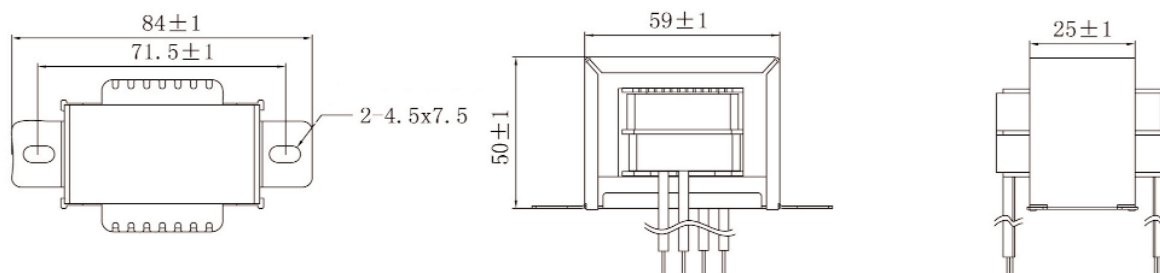

ZM AHRV Series

20 VA CLASS 2 TRANSFORMERS

Type FMW

Type FMCW

Type FMBQW

Type MMBW2

*Contact factory for specific mounting and terminal requirements. Tolerance ± 1mm unless specified otherwise.