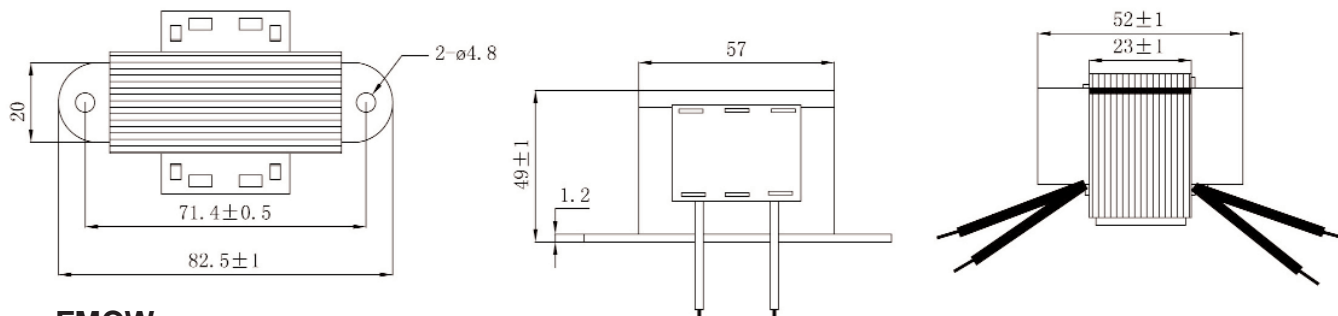

ZM AHRV Series

20 VA CLASS 2 TRANSFORMERS

Type FMW

Type FMCW