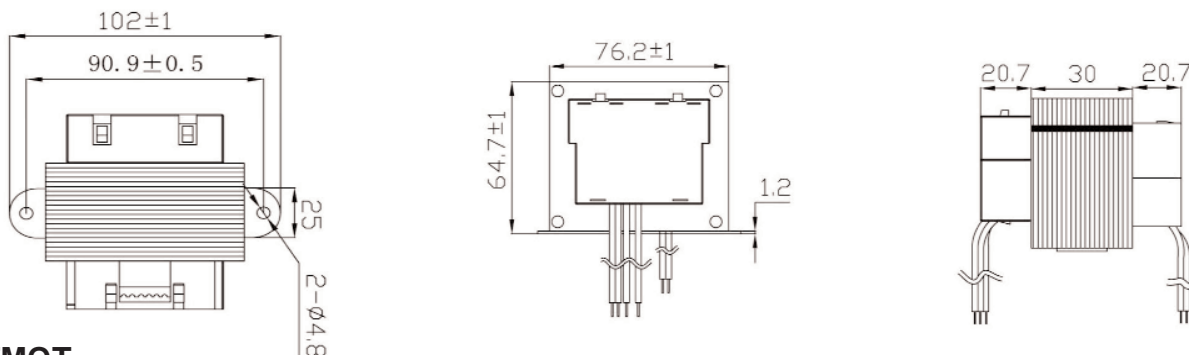

ZM AHRV Series

75 VA CLASS 2 TRANSFORMERS

Type FMW