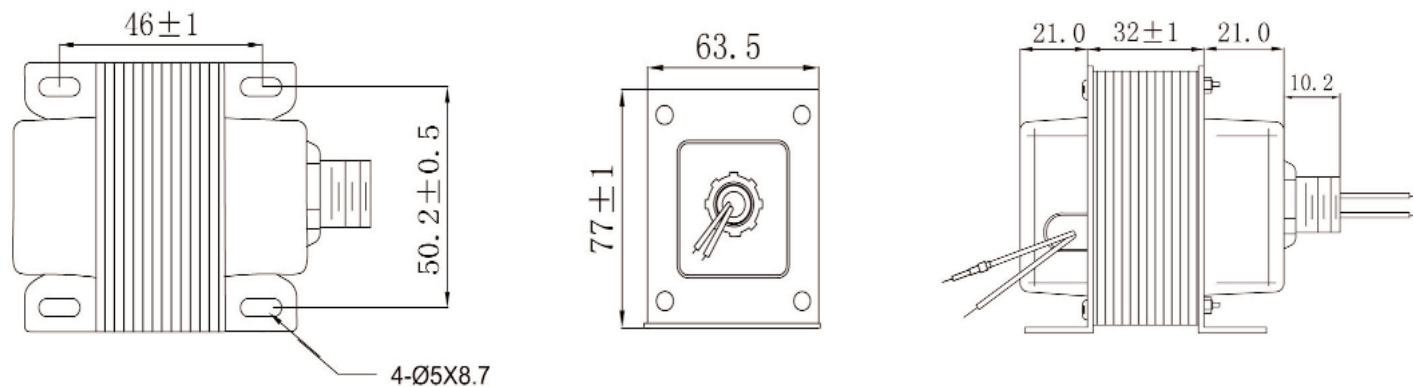

ZM AHRV Series

---

60 VA CLASS 2 TRANSFORMERS

Type MMBQW

*Contact factory for specific mounting and terminal requirements. Tolerance ± 1mm unless specified otherwise.

ZETTLER *Magnetics, Inc.*

75 COLUMBIA • ALISO VIEJO, CA 92656 • PHONE: (949) 360-5838 • FAX: (949) 360-5839 • E-MAIL: SALES@ZETTLERMAGNETICS.COM