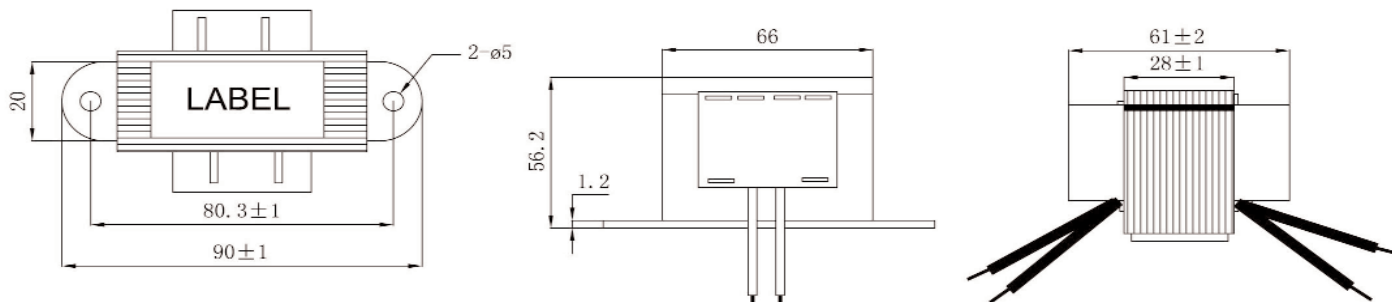

ZM AHRV Series

50 VA CLASS 2 TRANSFORMERS

Type FMW

Type FMQ2