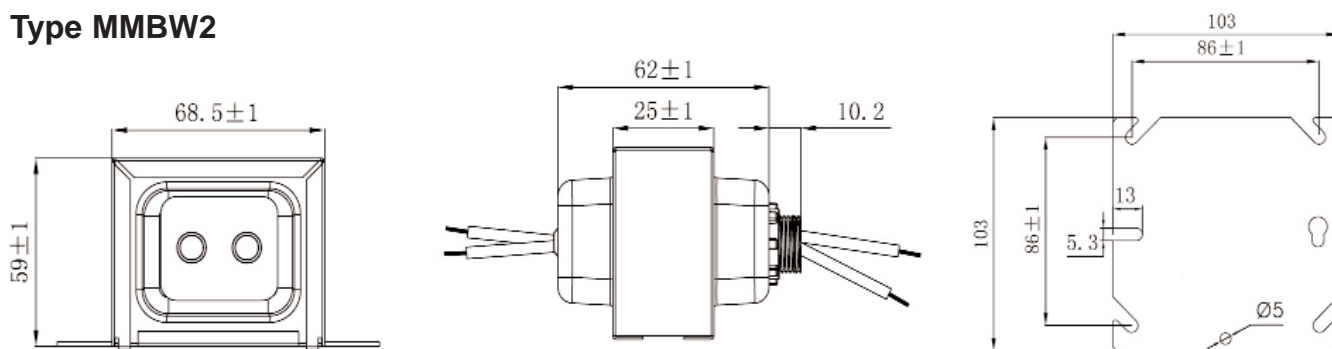

Type MMBW2

*Contact factory for specific mounting and terminal requirements. Tolerance $\pm 1\text{mm}$ unless specified otherwise.

ZETTLER Magnetics, Inc.

75 COLUMBIA • ALISO VIEJO, CA 92656 • PHONE: (949) 360-5838 • FAX: (949) 360-5839 • E-MAIL: SALES@ZETTLERMAGNETICS.COM