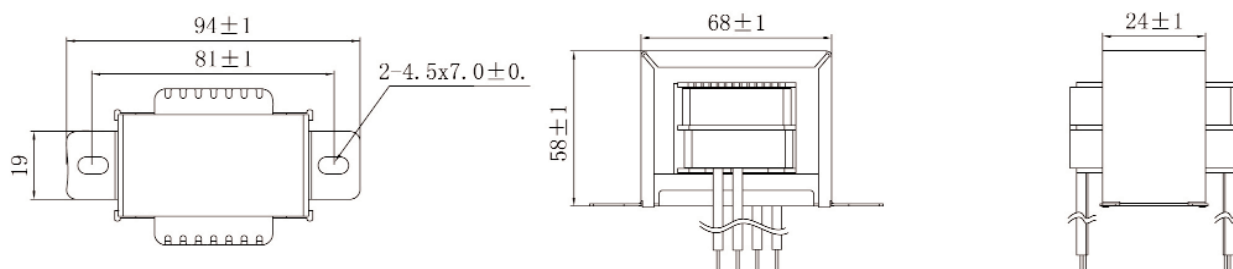

Type FMCW

ZETTLER Magnetics, Inc.

75 COLUMBIA • ALISO VIEJO, CA 92656 • PHONE: (949) 360-5838 • FAX: (949) 360-5839 • E-MAIL: SALES@ZETTLERMAGNETICS.COM