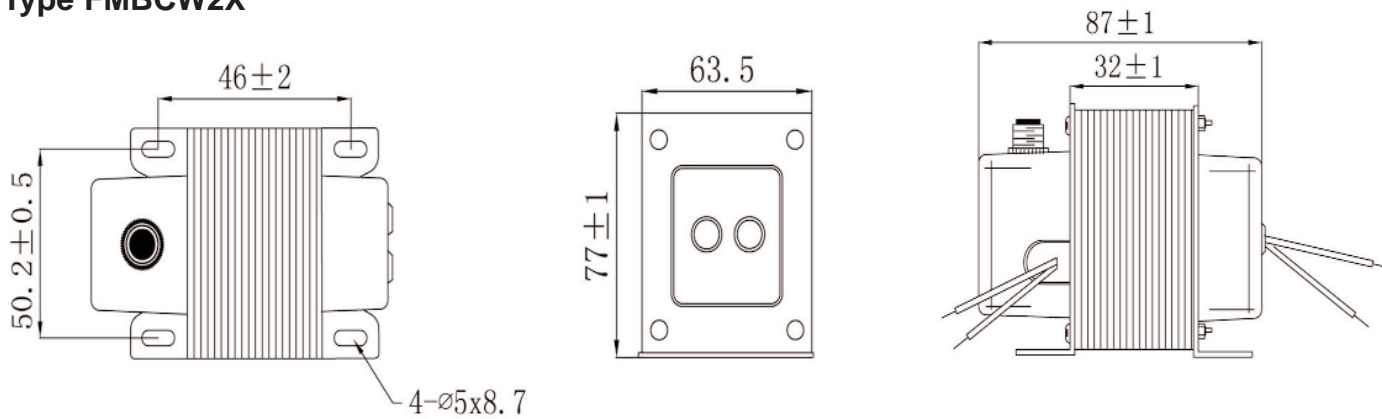

Type FMBCW2X

*Contact factory for specific mounting and terminal requirements. Tolerance ± 1 mm unless specified otherwise.

ZETTLER *Magnetics, Inc.*

75 COLUMBIA • ALISO VIEJO, CA 92656 • PHONE: (949) 360-5838 • FAX: (949) 360-5839 • E-MAIL: SALES@ZETTLERMAGNETICS.COM