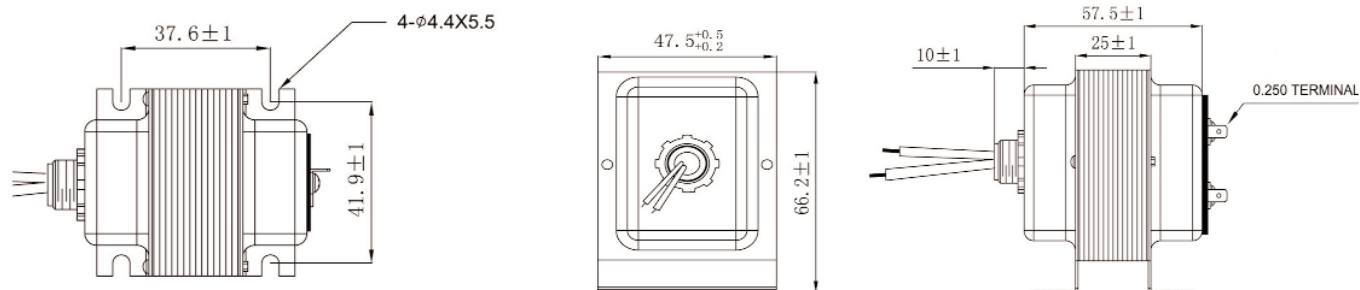

ZM AHRV Series

20 VA CLASS 2 TRANSFORMERS

Type FMW

Type FMCW

Type FMBQW

Type MMBW2

*Contact factory for specific mounting and terminal requirements. Tolerance ± 1mm unless specified otherwise.