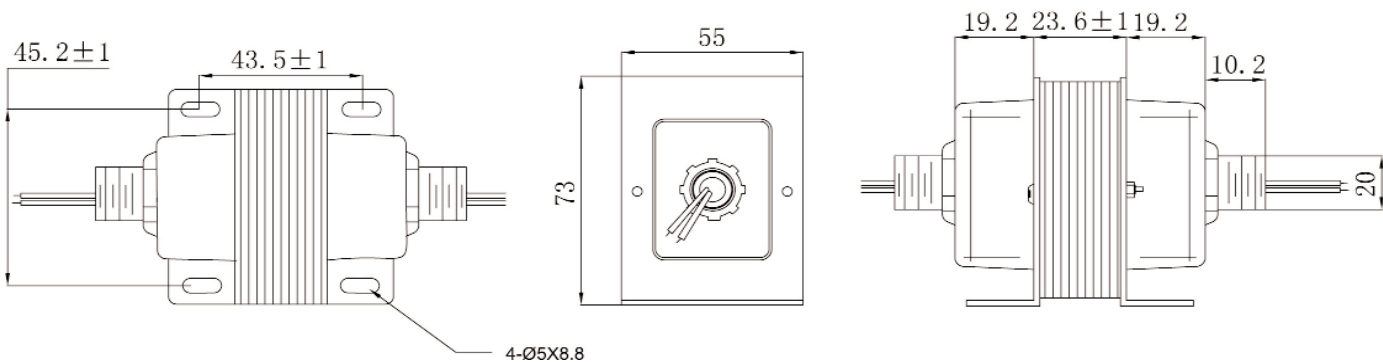

ZM AHRV Series

Type FMBW2