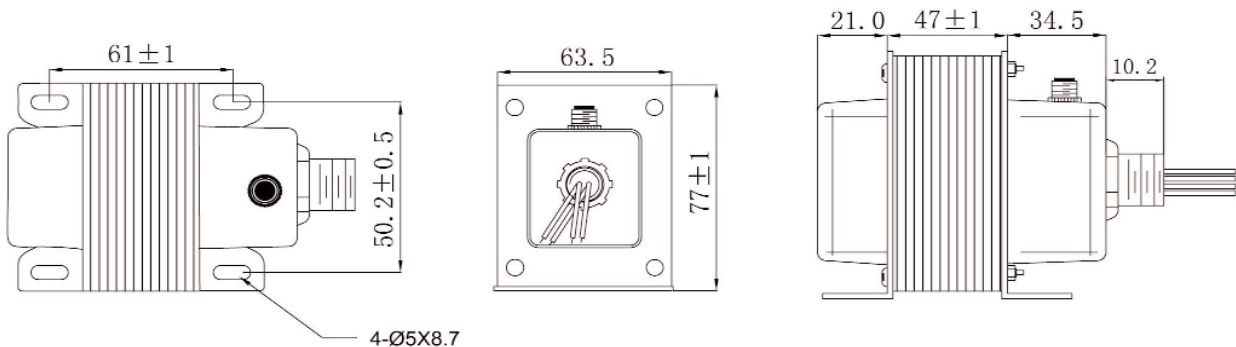

ZM AHRV Series

96 VA CLASS 2 TRANSFORMERS

Type FMBAW1X