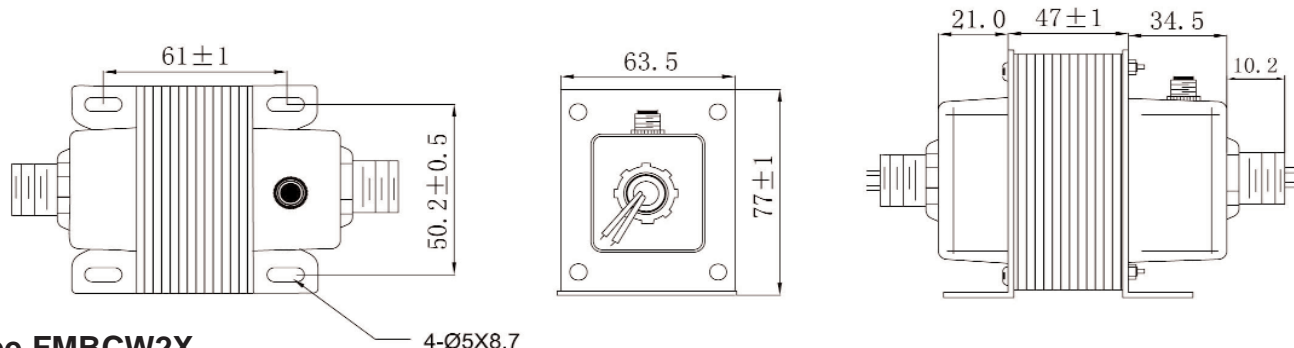

Type FMBBW2X

Type FMBCW2X