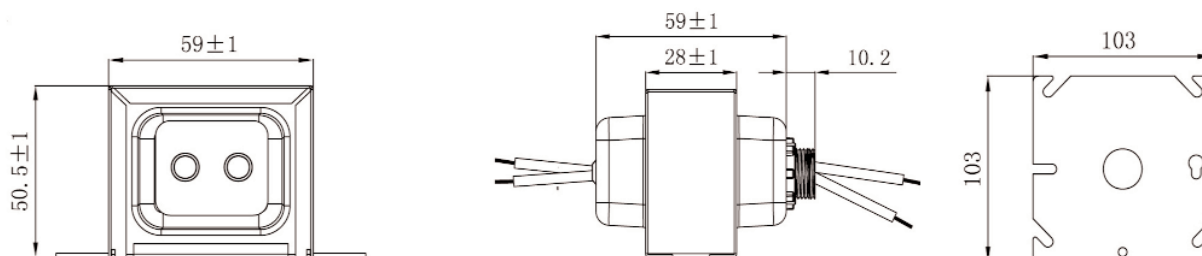

Type MMBW2

*Contact factory for specific mounting and terminal requirements. Tolerance ± 1mm unless specified otherwise.