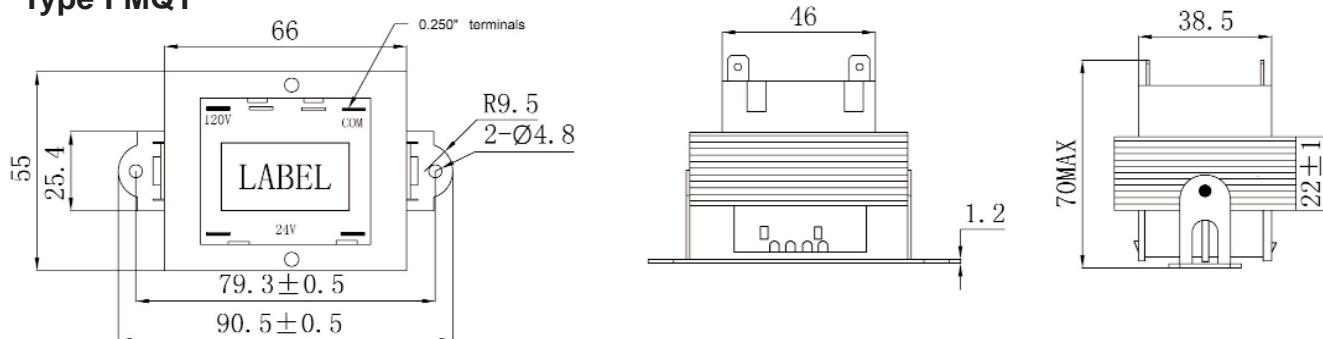

ZM AHRV Series

40 VA CLASS 2 TRANSFORMERS

Type FMW

Type FMQ2

Type FMQT

Type FMCW

ZETTLER Magnetics, Inc.

75 COLUMBIA • ALISO VIEJO, CA 92656 • PHONE: (949) 360-5838 • FAX: (949) 360-5839 • E-MAIL: SALES@ZETTLERMAGNETICS.COM