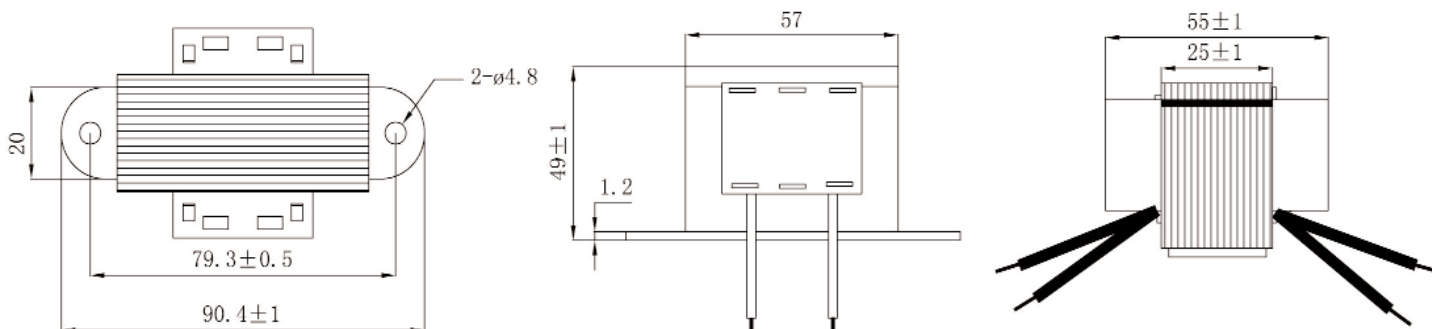

ZM AHRV Series

30 VA CLASS 2 TRANSFORMERS

Type FMW

*Contact factory for specific mounting and terminal requirements. Tolerance ± 1mm unless specified otherwise.

ZETTLER *Magnetics, Inc.*

75 COLUMBIA • ALISO VIEJO, CA 92656 • PHONE: (949) 360-5838 • FAX: (949) 360-5839 • E-MAIL: SALES@ZETTLERMAGNETICS.COM