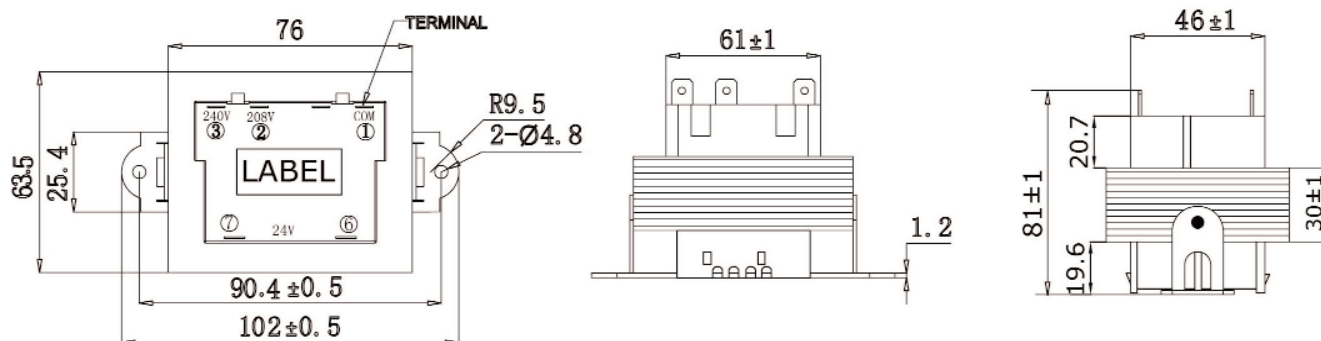

ZM AHRV Series

75 VA CLASS 2 TRANSFORMERS

Type FMQT

ZETTLER Magnetics, Inc.

75 COLUMBIA • ALISO VIEJO, CA 92656 • PHONE: (949) 360-5838 • FAX: (949) 360-5839 • E-MAIL: SALES@ZETTLERMAGNETICS.COM